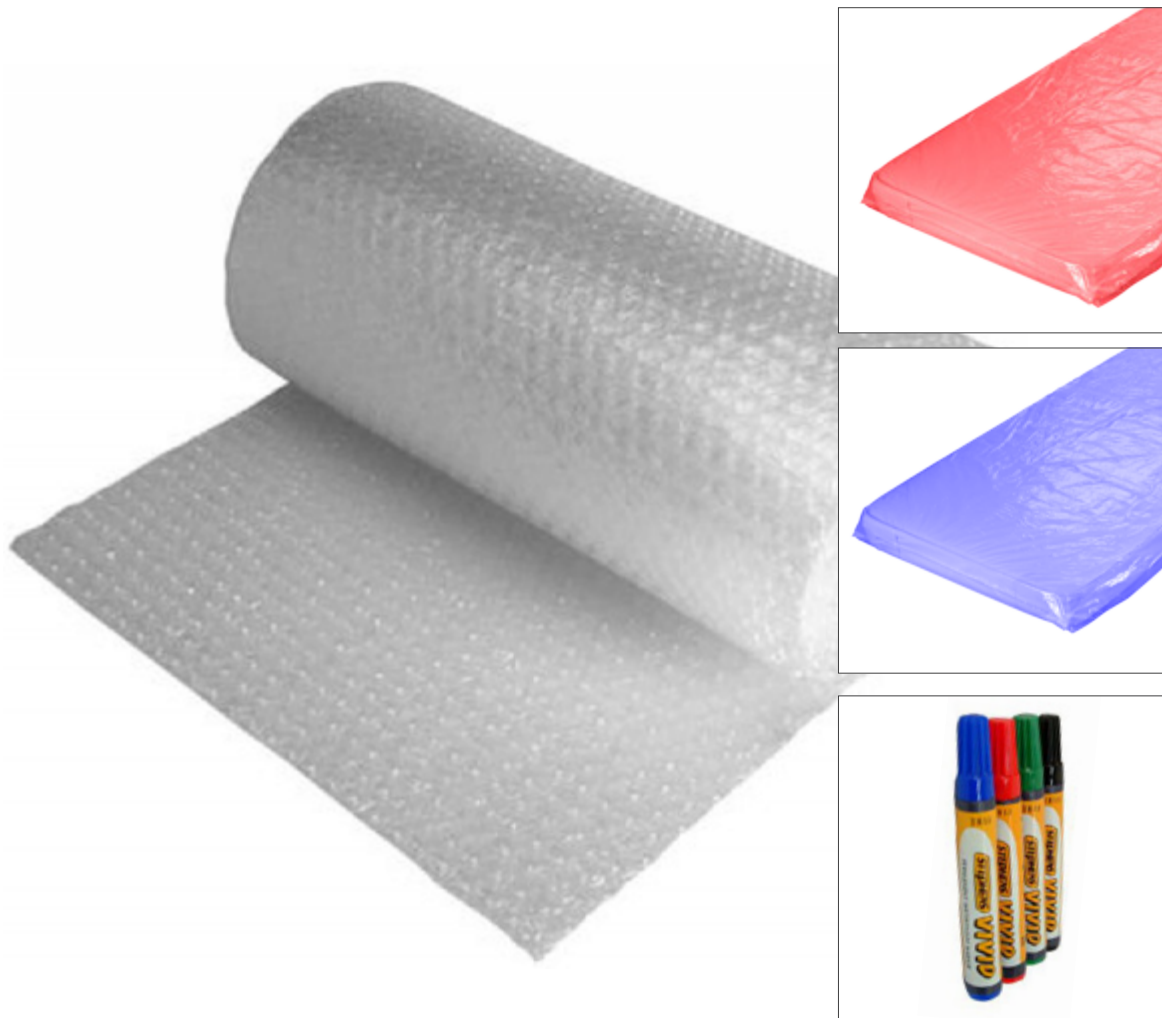

Furniture Removals Catalogue 2016

www.conpac.co.nz

Shop online at www.conpac.co.nz

Enviowrap

Code	Description	Dimensions
10120075EW	Enviowrap Double Sided Protection 100% Recyclable	1200mm x 75m
10150075EW	Enviowrap Double Sided Protection 100% Recyclable	1500mm x 75m

Prowrap 2

Code	Description	Dimensions
10120075PW	Prowrap Double Sided Protection 100% Recyclable	1200mm x 75m
10150075PW	Prowrap Double Sided Protection 100% Recyclable	1500mm x 75m

Kraftwrap 1

Code	Description	Dimensions
10150060K	Kraftwrap Paper / 3 Layered Bubble	1500mm x 60m

Kraftwrap 2

Code	Description	Dimensions
10150060K2	Kraftwrap Double Sided Paper 3 Layered Bubble Inside	1500mm x 60m

Flourescent Labels

Code	Description	Dimensions
10720800	Flourescent Printed Labels On A Roll (500 labels / roll)	100mm x 75mm